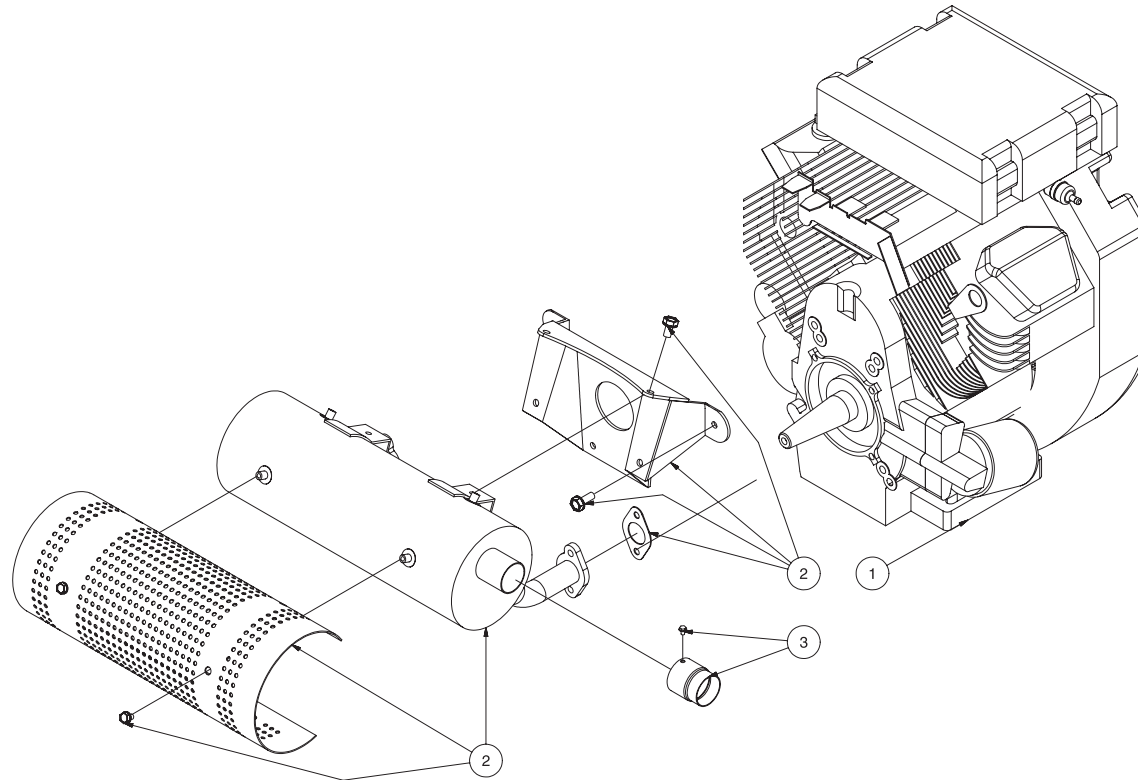

ENGINE ASSEMBLY (850-0355)

850-0355-090605-KZ

ENGINE ASSEMBLY (850-0355)			
REF #	DESCRIPTION	PART #	QTY
1	Engine- 20HP Honda	1-0157	1
2	Muffler	45-0109	1
3	Spark Arrestor	45-0110	1
	Engine Assembly (Includes 1-3)	850-0355	

850-0355-090605-KZ