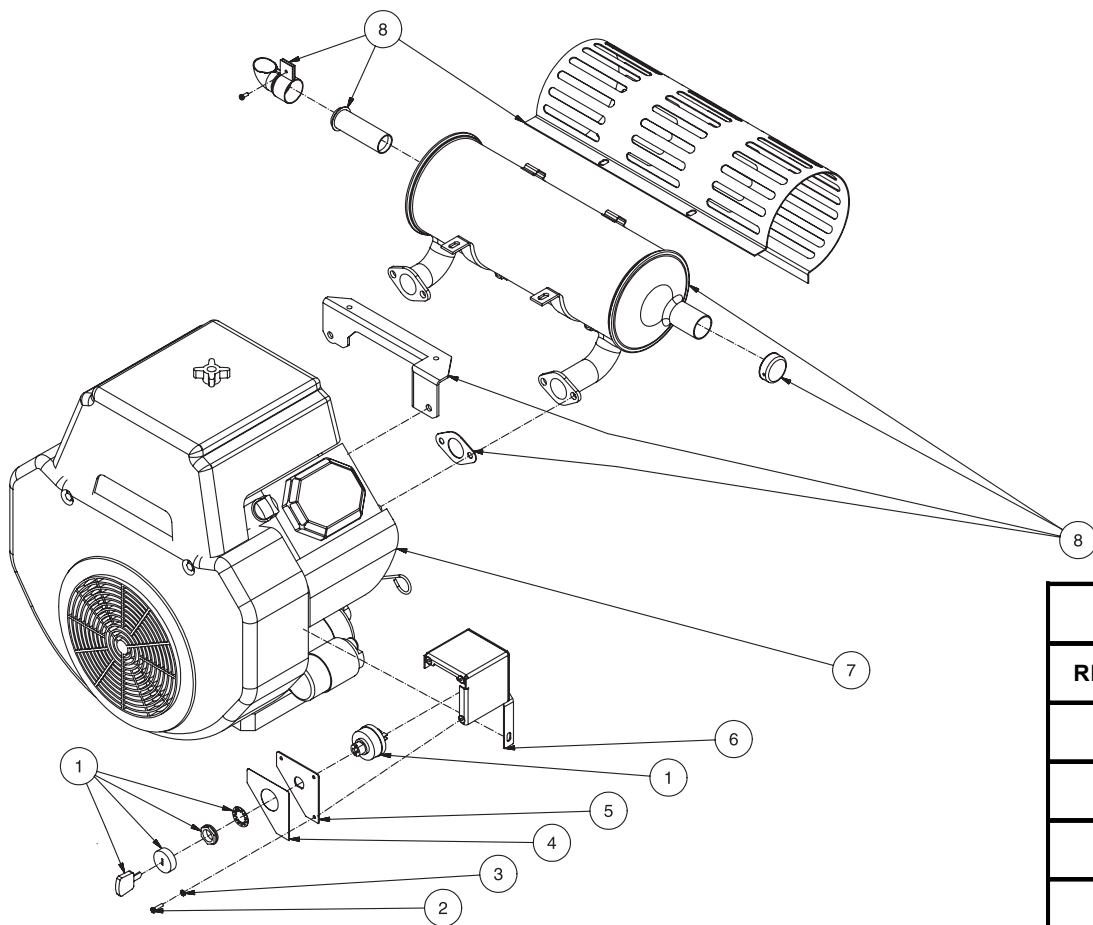

ENGINE ASSEMBLY (850-0355)

850-0355-090605-KZ

ENGINE ASSEMBLY (850-0355)			
REF #	DESCRIPTION	PART #	QTY
1	Engine- 20HP Honda	1-0157	1
2	Muffler	45-0109	1
3	Spark Arrestor	45-0110	1
	Engine Assembly (Includes 1-3)	850-0355	

850-0355-090605-KZ

ENGINE ASSEMBLY (850-0357)

850-0357-011806-PO

ENGINE ASSEMBLY (850-0357)			
REF #	DESCRIPTION	PART #	QTY
1	Key Switch	32-0917	1
2	Bolt	27-8881	3
3	Lockwasher	29-1013	3
4	Decal- On/Off/Start (See 34-9039)	N/A Sep.	1
5	Switch Panel	20-0865	1
6	Switch Box	20-0866	1
7	Engine- 22HP Subaru	1-0158	1
8	Muffler Assembly	45-0118	1
	Engine Assembly (Includes 1-8)	850-0357	
	Decal Set (Inc. 4)	34-9039	