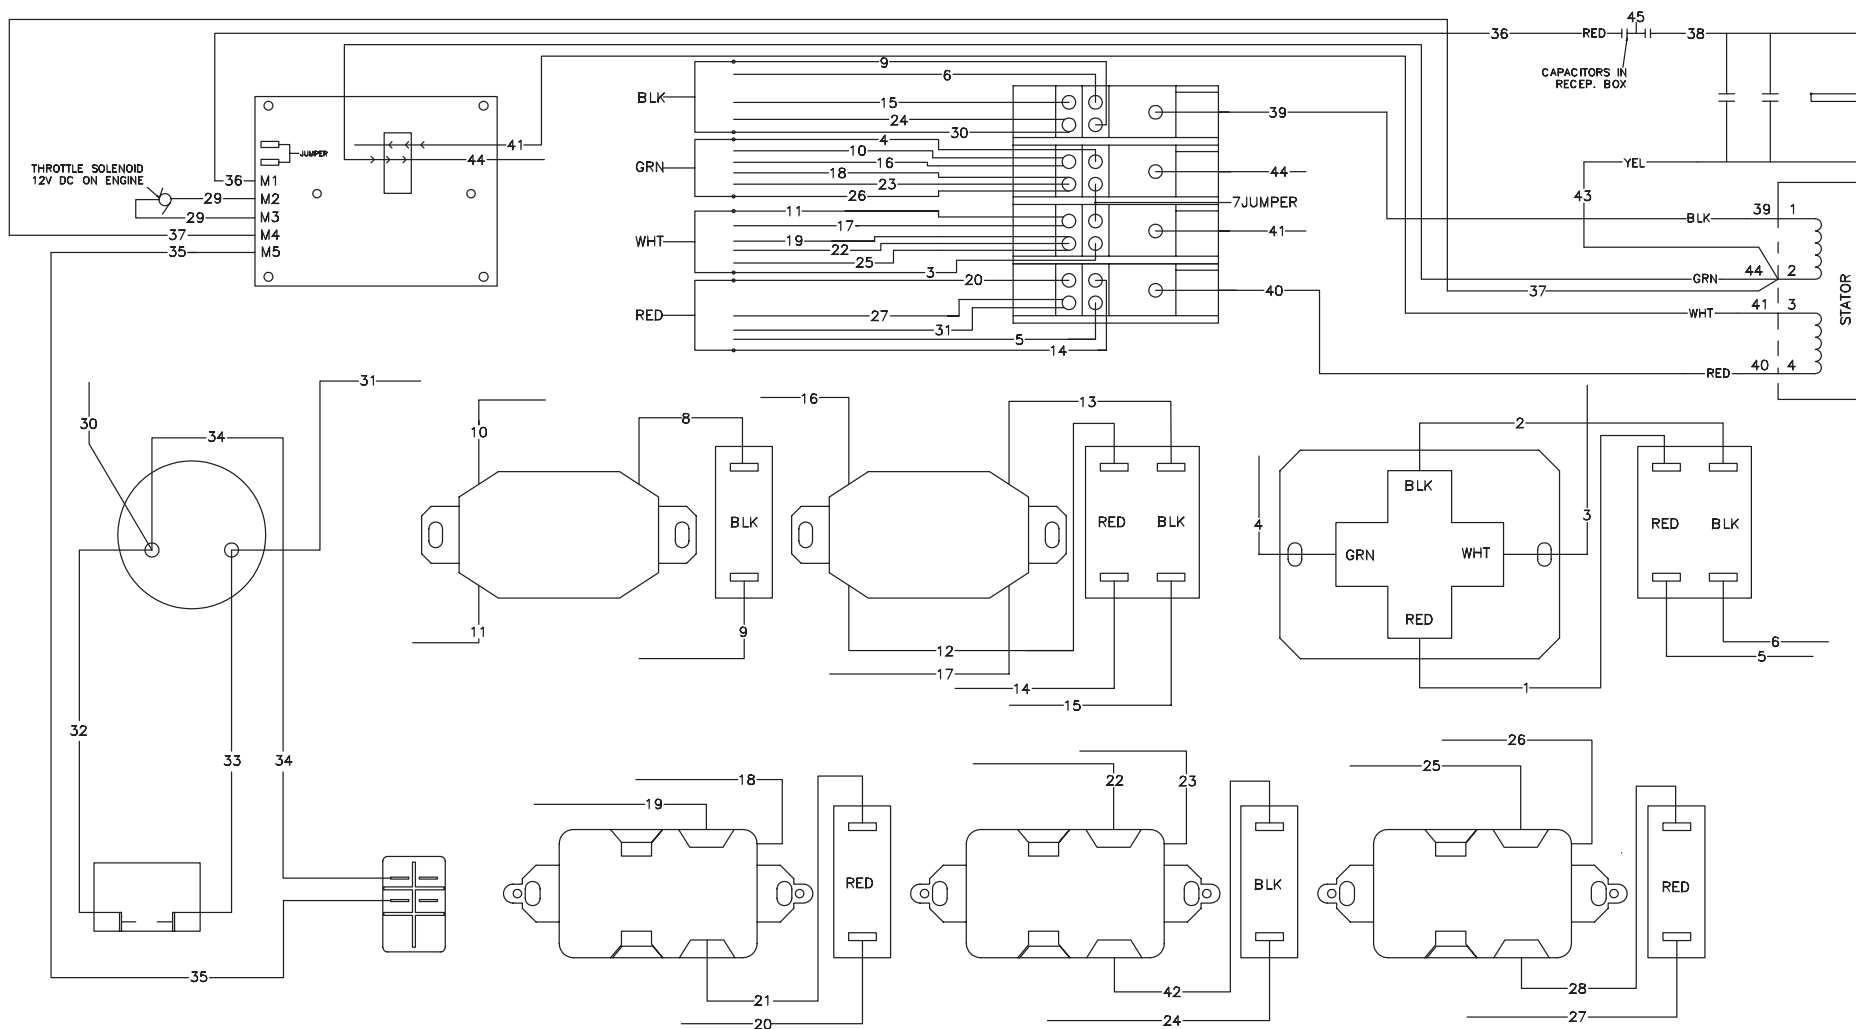

CONTROL BOX ASSEMBLY

REF #	DESCRIPTION	PART #	QTY	REF #	DESCRIPTION	PART #	QTY
1	Decal- Operations (See 34-9039)	N/A Sep.	1	19	Bolt	27-0740	2
2	Bolt	27-8942	4	20	Toggle Breaker- SP 20A	32-0834	3
3	Power Block Adder	32-0912	1	21	Control Panel	20-0837A01	1
4	Power Block 3-Pole	32-0905	1	22	Locknut	30-0152	14
5	Locknut	32-0587	1	23	Toggle Breaker- SP 30A	32-0836	1
6	Electric Box Cover	20-0836A01	1	24	Toggle Breaker- DP 30A	32-0837	1
7	Strain Relief	32-0586	1	25	Circuit Breaker Toggle- DP 50A	32-0902	1
8	Electric Box Assembly	20-0835A01	1	26	Bolt	27-9574	16
9	Conduit Elbow	32-0907	1	27	Receptacle- GFCI Duplex 20A	32-0830	3
10	Conduit Flex *(Two Feet Required)	32-0908	1	28	Receptacle- L14-50	32-0904	1
11	Locknut	30-0155	1	29	Receptacle- L14-30	32-0831	1
12	Washer	28-0002	2	30	Receptacle- L5-30	32-0832	1
13	Bolt	27-8881	28	31	Volt Meter	32-0838	1
14	Lockwasher	29-1013	42	32	Hour Meter	32-0668	1
15	Capacitor Clamp Bracket	20-0797A01	2	33	Rocker Switch	32-0626	1
16	Capacitor	32-0846	2	34	Decal- Control Panel (See 34-9039)	N/A Sep.	1
17	Bolt	27-0022	1		Decal Set (Inc. 34)	34-9039	
18	Idle Down Board	32-0896	1				

WIRE DIAGRAM

GEN-12000_13000 WIRE DIAGRAM-092705-KZ