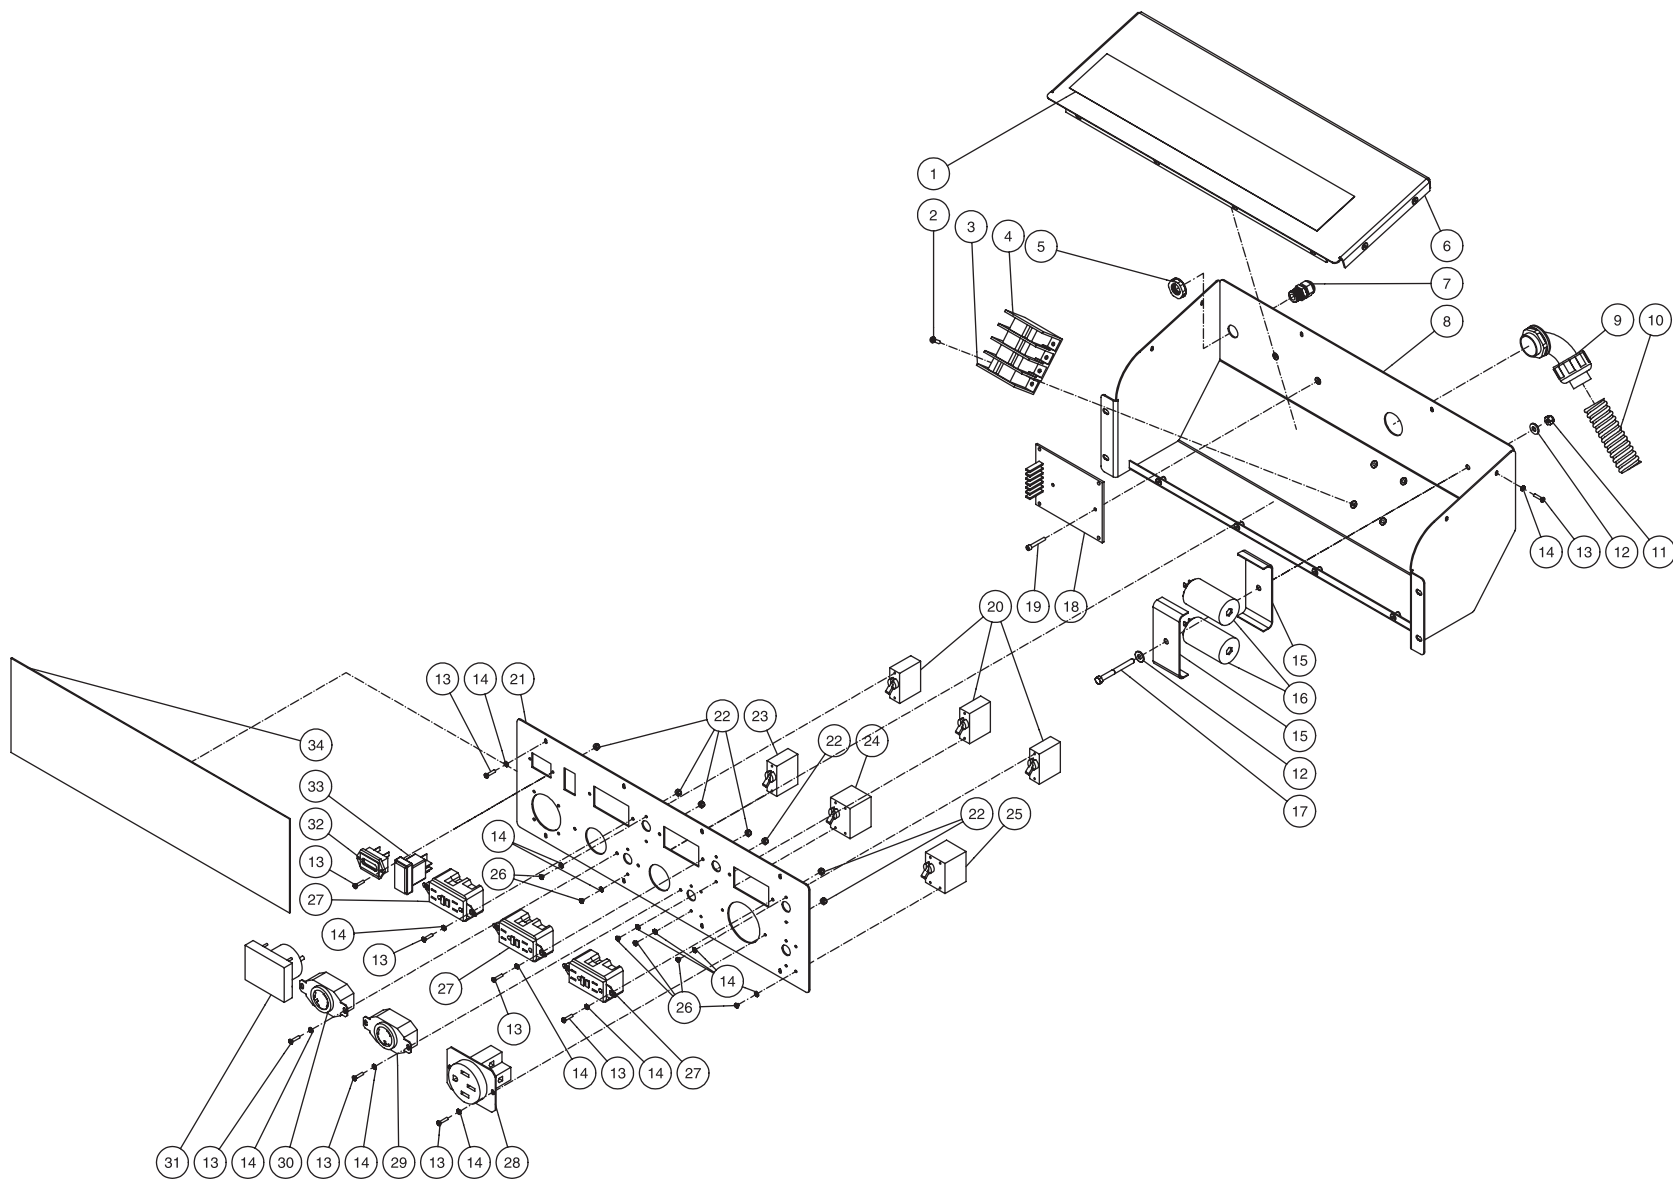

850-0355-090605-KZ

ENGINE ASSEMBLY (850-0357)

850-0357-011806-PO

ENGINE ASSEMBLY (850-0357)			
REF #	DESCRIPTION	PART #	QTY
1	Key Switch	32-0917	1
2	Bolt	27-8881	3
3	Lockwasher	29-1013	3
4	Decal- On/Off/Start (See 34-9039)	N/A Sep.	1
5	Switch Panel	20-0865	1
6	Switch Box	20-0866	1
7	Engine- 22HP Subaru	1-0158	1
8	Muffler Assembly	45-0118	1
	Engine Assembly (Includes 1-8)	850-0357	
	Decal Set (Inc. 4)	34-9039	

850-0357-011806-PO

CONTROL BOX ASSEMBLY

GEN-12000_13000 CONTROL BOX ASSY-092705-KZ

CONTROL BOX ASSEMBLY

REF #	DESCRIPTION	PART #	QTY	REF #	DESCRIPTION	PART #	QTY
1	Decal- Operations (See 34-9039)	N/A Sep.	1	19	Bolt	27-0740	2
2	Bolt	27-8942	4	20	Toggle Breaker- SP 20A	32-0834	3
3	Power Block Adder	32-0912	1	21	Control Panel	20-0837A01	1
4	Power Block 3-Pole	32-0905	1	22	Locknut	30-0152	14
5	Locknut	32-0587	1	23	Toggle Breaker- SP 30A	32-0836	1
6	Electric Box Cover	20-0836A01	1	24	Toggle Breaker- DP 30A	32-0837	1
7	Strain Relief	32-0586	1	25	Circuit Breaker Toggle- DP 50A	32-0902	1
8	Electric Box Assembly	20-0835A01	1	26	Bolt	27-9574	16
9	Conduit Elbow	32-0907	1	27	Receptacle- GFCI Duplex 20A	32-0830	3
10	Conduit Flex *(Two Feet Required)	32-0908	1	28	Receptacle- L14-50	32-0904	1
11	Locknut	30-0155	1	29	Receptacle- L14-30	32-0831	1
12	Washer	28-0002	2	30	Receptacle- L5-30	32-0832	1
13	Bolt	27-8881	28	31	Volt Meter	32-0838	1
14	Lockwasher	29-1013	42	32	Hour Meter	32-0668	1
15	Capacitor Clamp Bracket	20-0797A01	2	33	Rocker Switch	32-0626	1
16	Capacitor	32-0846	2	34	Decal- Control Panel (See 34-9039)	N/A Sep.	1
17	Bolt	27-0022	1		Decal Set (Inc. 34)	34-9039	
18	Idle Down Board	32-0896	1				